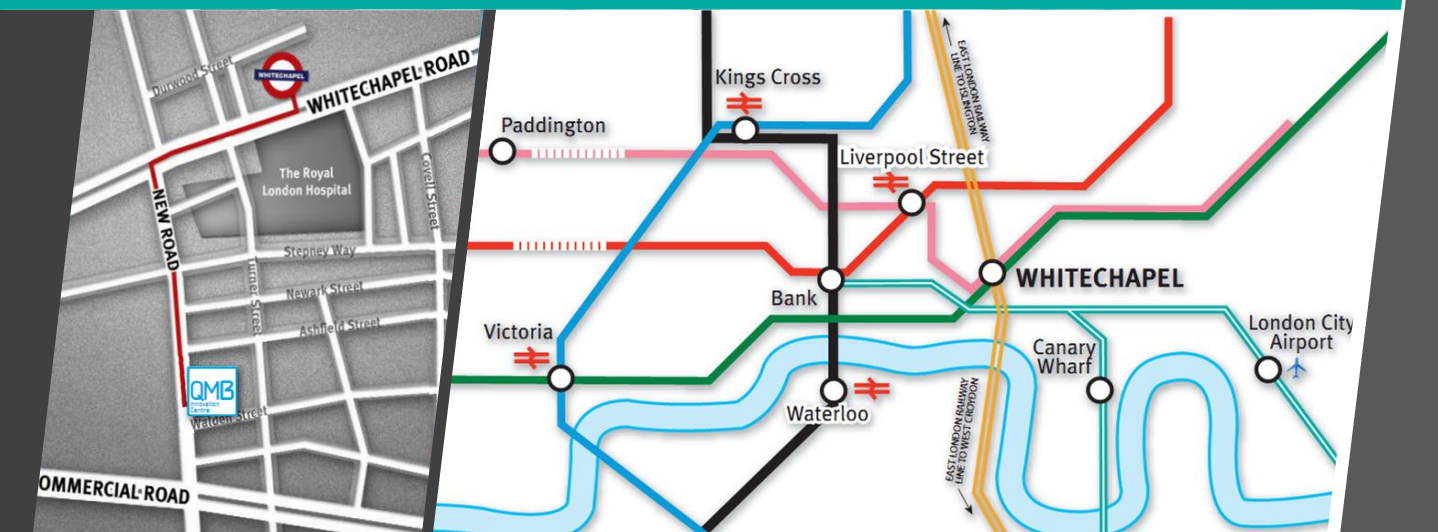

## Directions from Whitechapel tube station

Turn right out of Whitechapel tube station. Continue along Whitechapel Road past Royal London Hospital. At the traffic lights turn left onto New Road. The QM BioEnterprises Innovation Centre is located after Newark Street and has its entrance on New Road.

Journey times (mins) from Whitechapel to:

Paddington 30 | London City Airport 30 | Waterloo 20 | Kings Cross 14 | Liverpool Street 16

Source: www.tfl.gov.uk

For more information