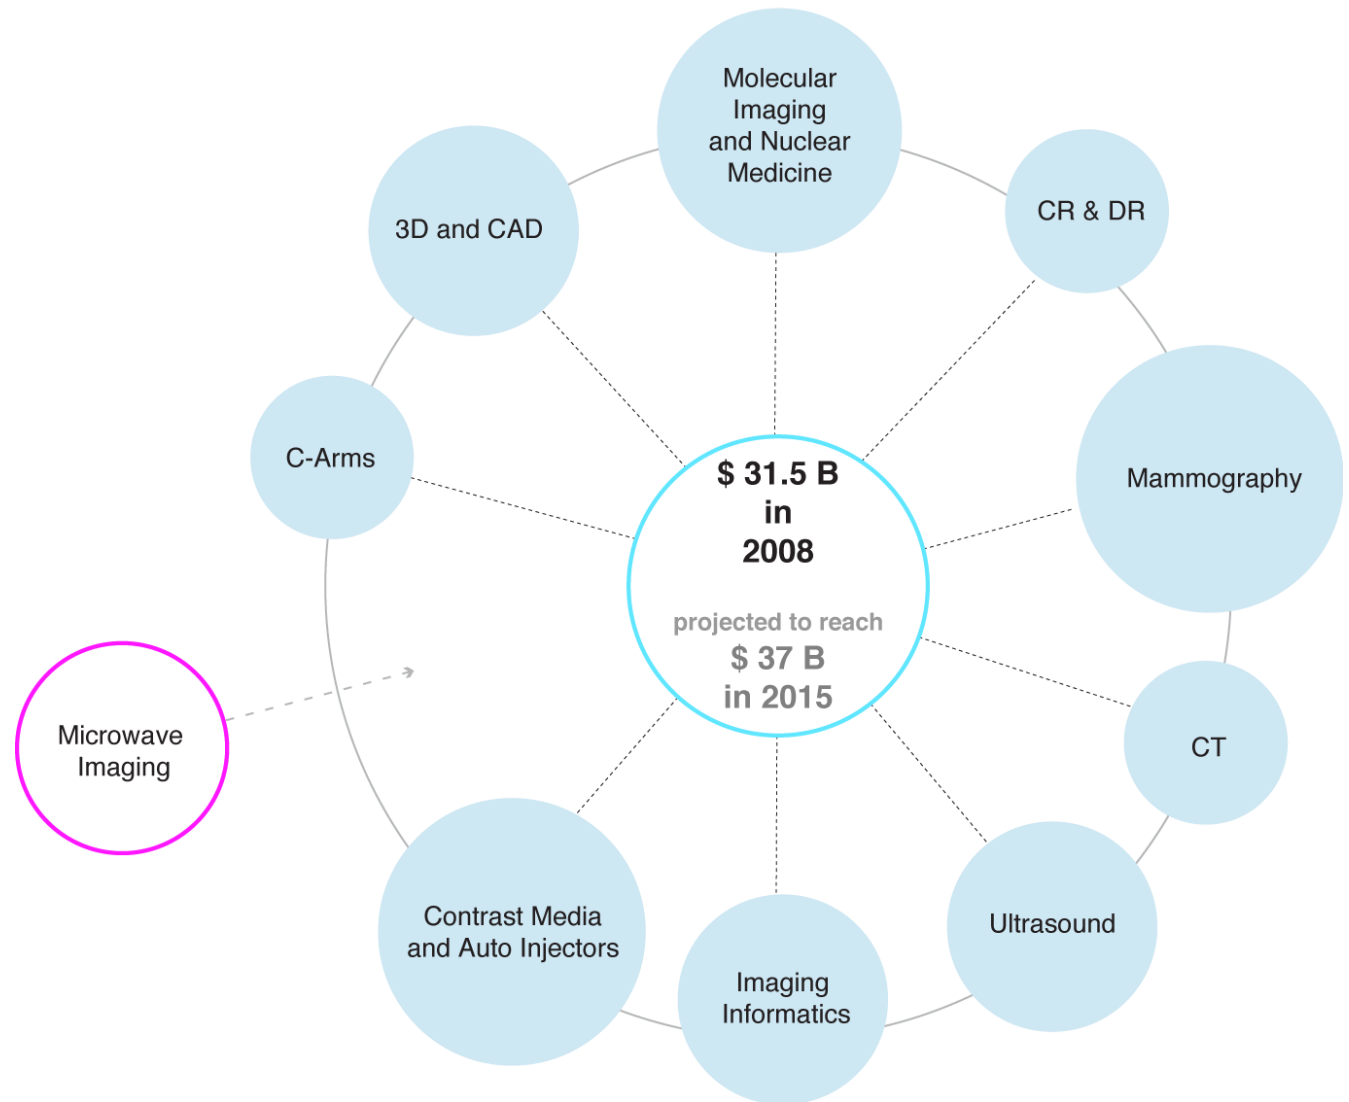

mediwise

MEDICAL WIRELESS SENSING

Corporate Presentation

Design Nanotechnology Wireless
advanced engineering for better care™
Engineering Metamaterials
Implantable Imaging

- **MediWiSe Ltd. is a bio-engineering company developing novel wireless medical modalities (e.g. sensors, implantable systems etc.)**
- **Areas of expertise: Medical Imaging, RF & Antenna Design, Biomedical Systems Engineering, wearable and implantable applications**
- **Advanced know-how in the following fields:**
 - **Implantable/Wearable Antennas**
 - **RFID Systems**
 - **Tissue Modelling (Phantoms)**
 - **Electromagnetic Simulations**
 - **Component Fabrication**
 - **Rapid prototyping using FPGAs and embedded microprocessors**
 - **Testing & Measurements**
 - **Commercial Deployment**

MediWiSe Technology Example:

Microwave Medical Imaging

Global Medical Imaging Market

Equipment Purchase

Repeat Purchase

MediWiSe offers a channel to commercialise innovative technology as it has:

- **A pipeline of novel products in microwave/healthcare technology fields**
- **An experienced and motivated team with relevant knowledge and skills**
- **A group of supportive investors which have already invested in this sector**