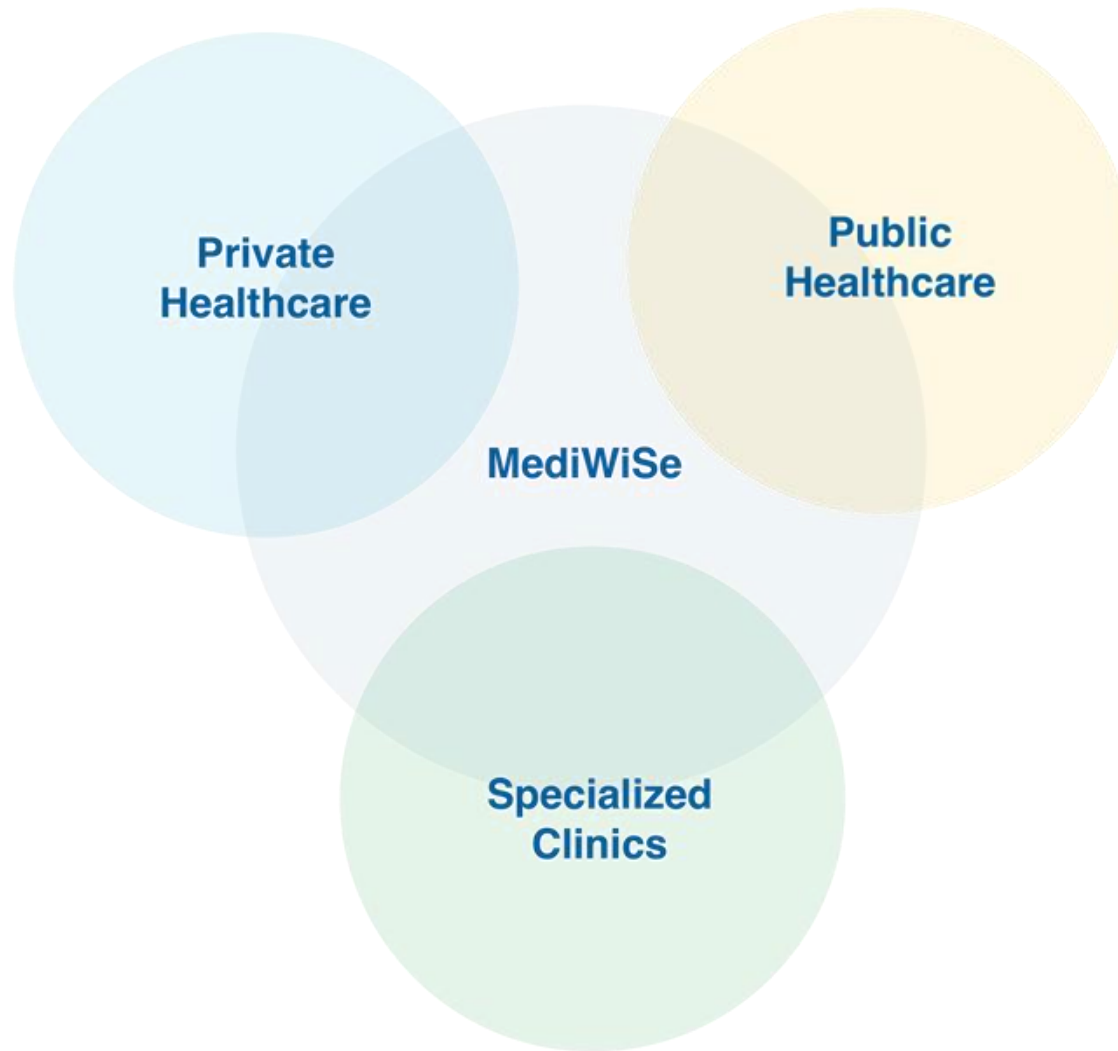

mediwise

MEDICAL WIRELESS SENSING

Corporate Presentation

Design Nanotechnology Wireless
advanced engineering for better care™
Engineering Metamaterials
Implantable Imaging

- **MediWiSe Ltd. is a bio-engineering company developing novel wireless medical modalities (e.g. sensors, implantable systems etc.)**
- **Areas of expertise: Medical Imaging, RF & Antenna Design, Biomedical Systems Engineering, wearable and implantable applications**
- **Advanced know-how in the following fields:**
 - **Implantable/Wearable Antennas**
 - **RFID Systems**
 - **Tissue Modelling (Phantoms)**
 - **Electromagnetic Simulations**
 - **Component Fabrication**
 - **Rapid prototyping using FPGAs and embedded microprocessors**
 - **Testing & Measurements**
 - **Commercial Deployment**

MediWiSe Technology Example:

Microwave Medical Imaging

Global Medical Imaging Market

Equipment Purchase

Repeat Purchase

MediWiSe offers a channel to commercialise innovative technology as it has:

- **A pipeline of novel products in microwave/healthcare technology fields**
- **An experienced and motivated team with relevant knowledge and skills**
- **A group of supportive investors which have already invested in this sector**